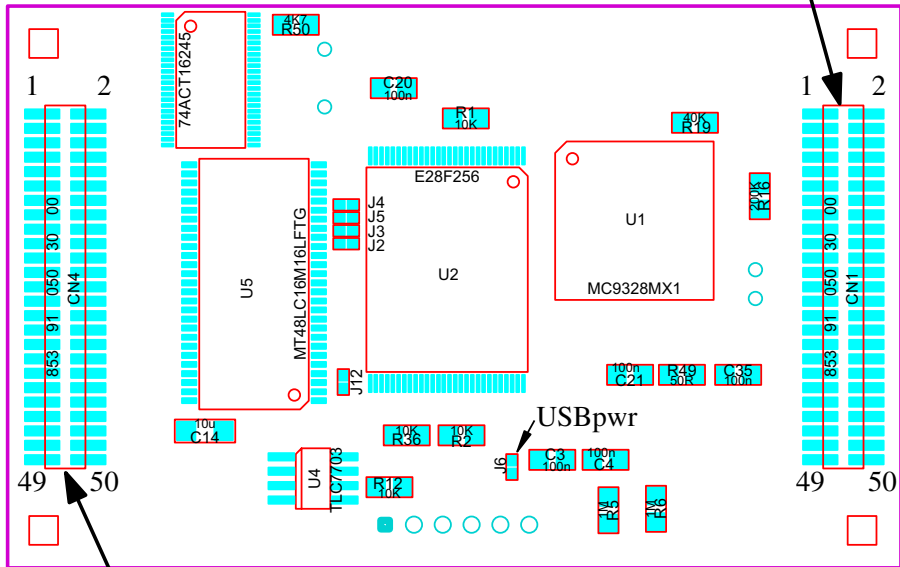

IO Extension

BUS Extension

| | |
|---------|---|
| Number: | PIKRON s.r.o |
| Name: | PiMX1 MX_CPU2 Component Placement Bottom |
| Scale: | 1.5:1 |
| Date: | 15.10.2004 |