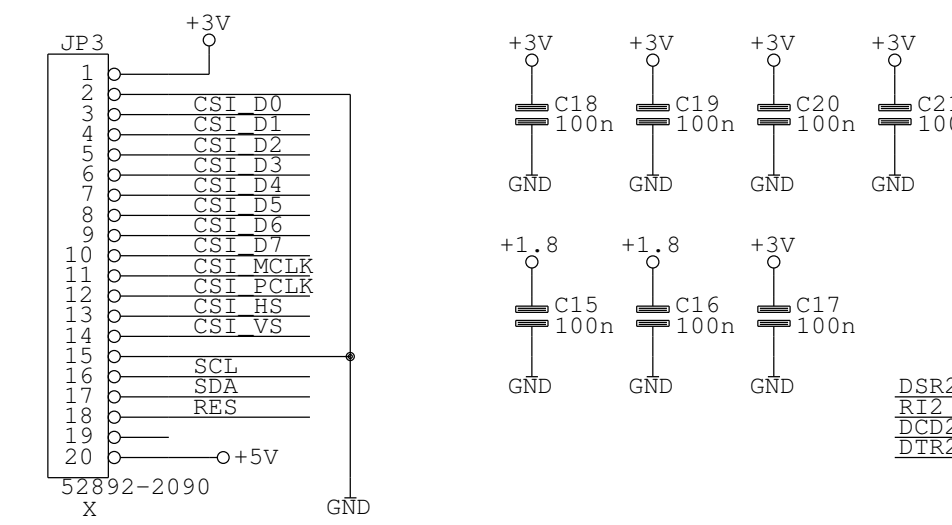

IO Extension

CMOS VIDEO

LCD+KBD

USB

UART1

JTAG

Bus Extension

ETHERNET