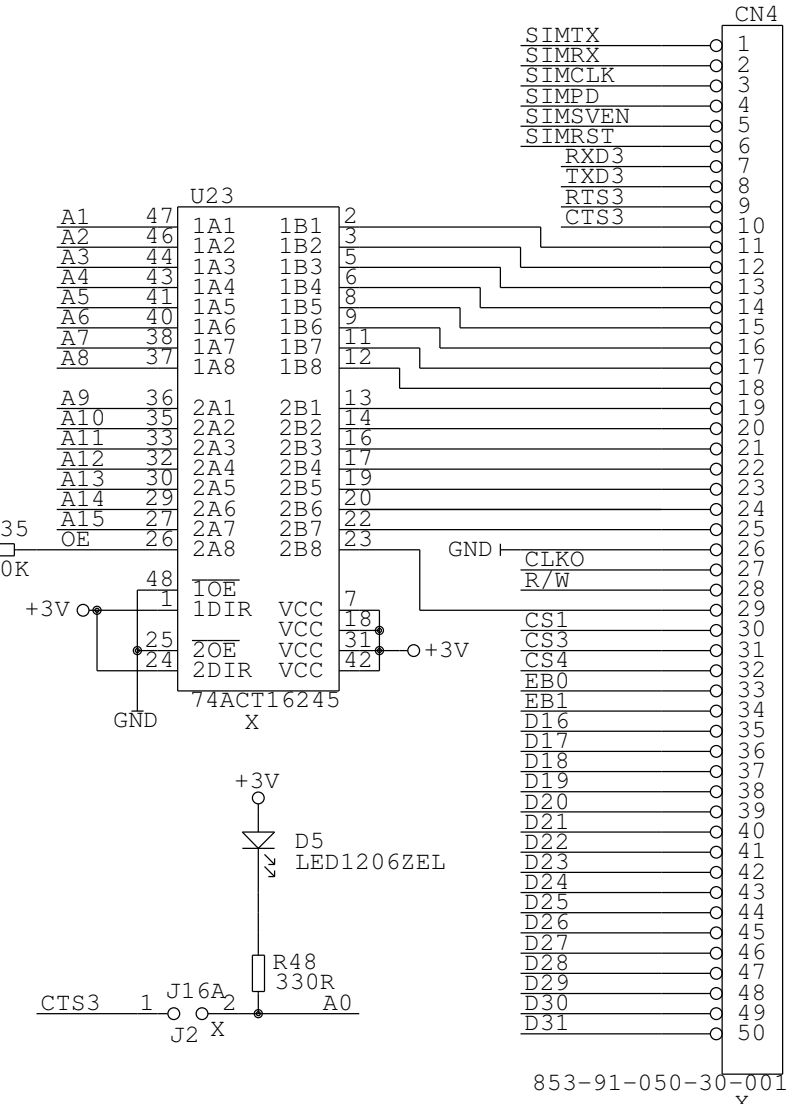

IO Extension

CMOS VIDEO

LCD+KBD

USB

UART1

JTAG

Bus Extension

ETHERNET