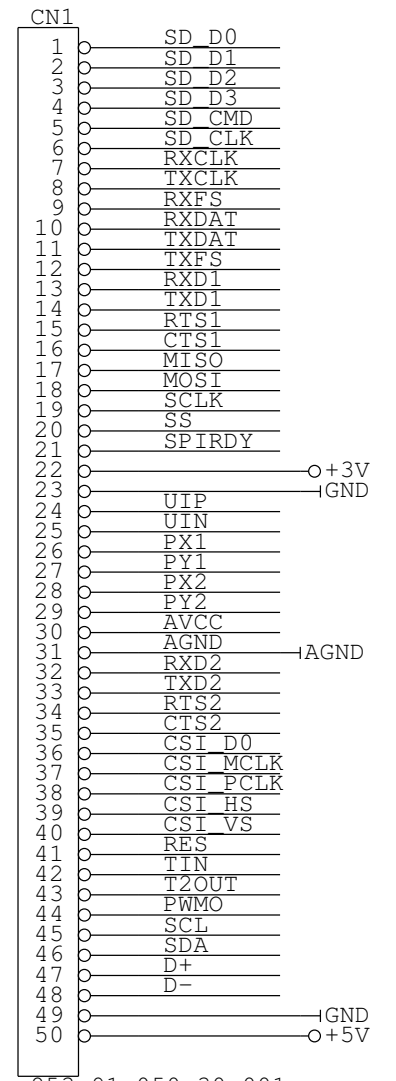

IO Extension

CMOS VIDEO

LCD+KBD

USB

UART1

JTAG

Bus Extension

ETHERNET