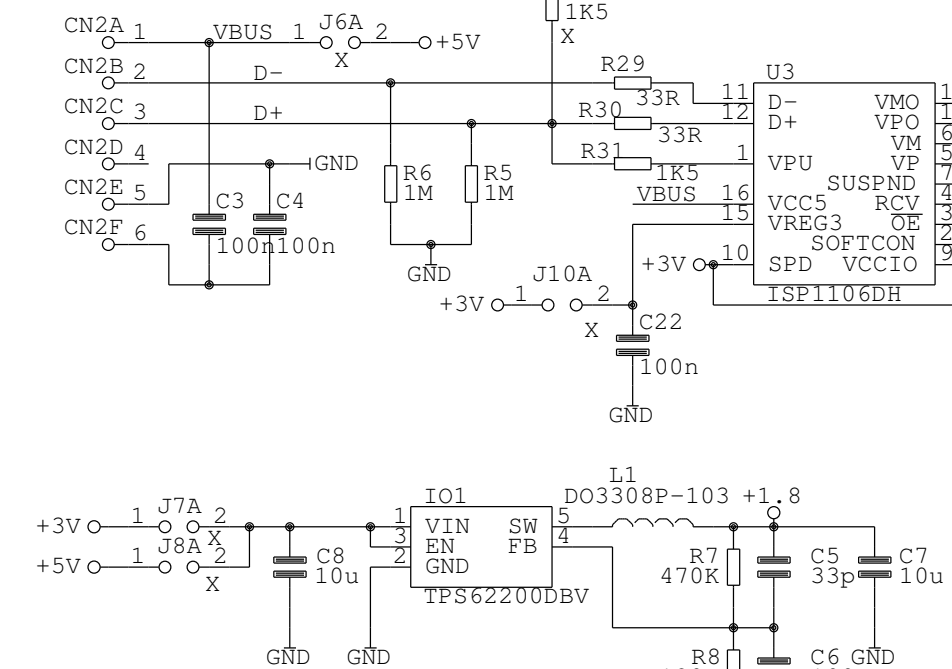

IO Extension

CMOS VIDEO

LCD+KBD

USB

UART1

JTAG

Bus Extension

ETHERNET