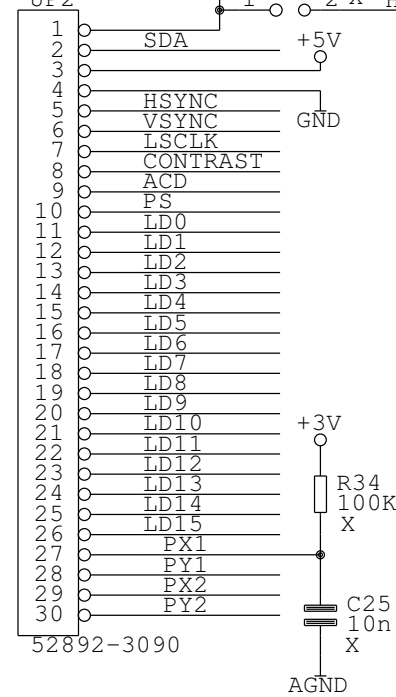

IO Extension

CMOS VIDEO

LCD+KBD

USB

UART1

JTAG

Bus Extension

ETHERNET