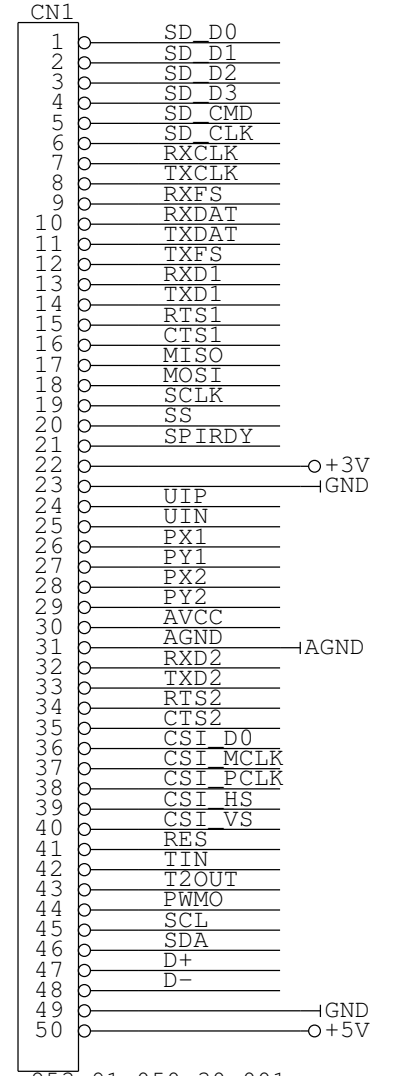

IO Extension

CMOS VIDEO

LCD+KBD

USB

UART1

JTAG

Bus Extension

ETHERNET