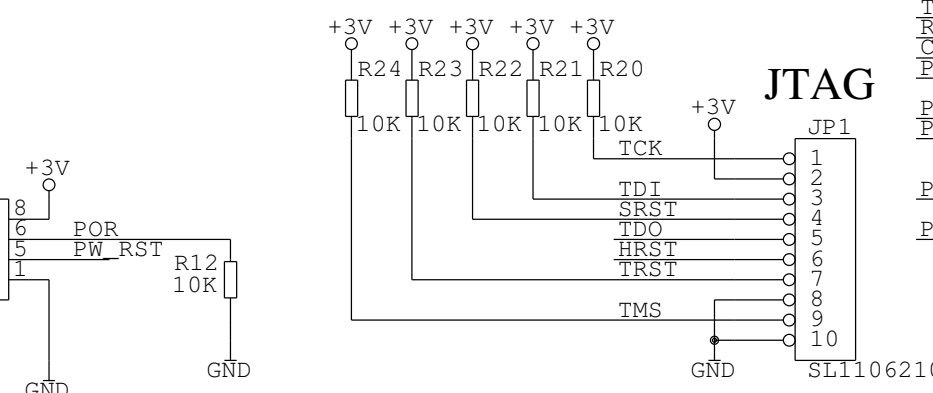

IO Extension

CMOS VIDEO

LCD+KBD

USB

UART1

JTAG

Bus Extension

ETHERNET