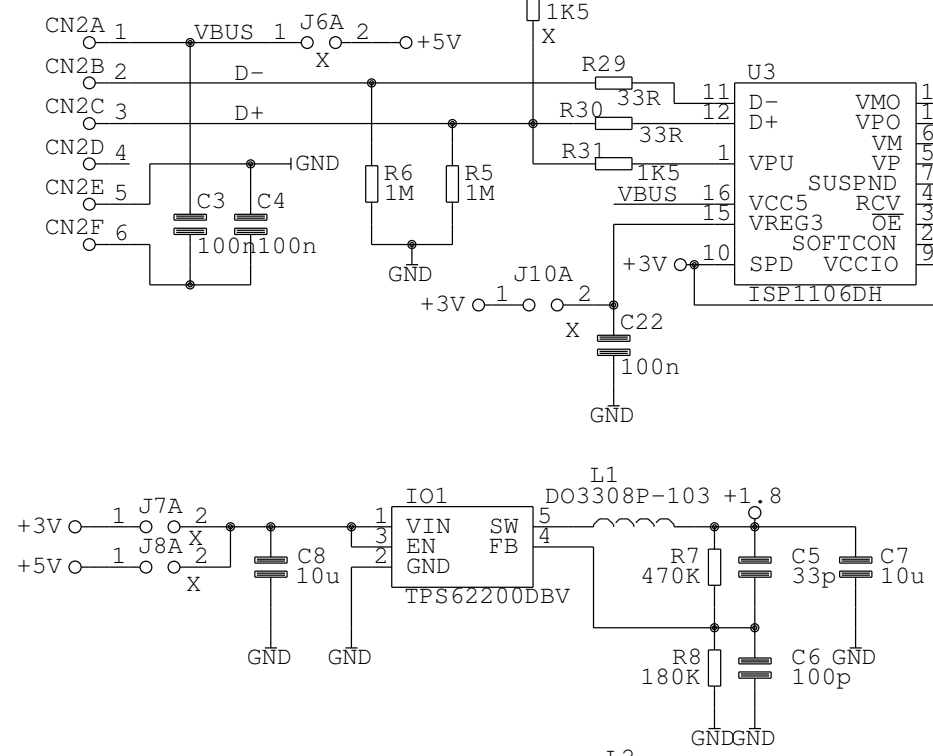

IO Extension

CMOS VIDEO

LCD+KBD

USB

UART1

JTAG

Bus Extension

ETHERNET