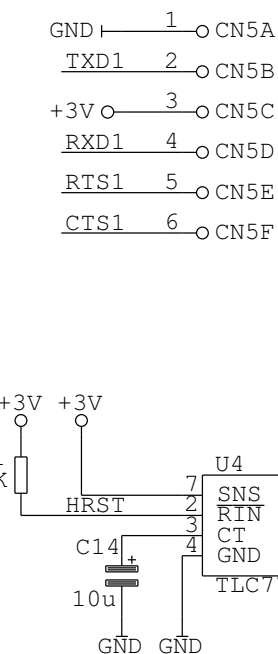

IO Extension

CMOS VIDEO

LCD+KBD

USB

UART1

JTAG

Bus Extension

ETHERNET