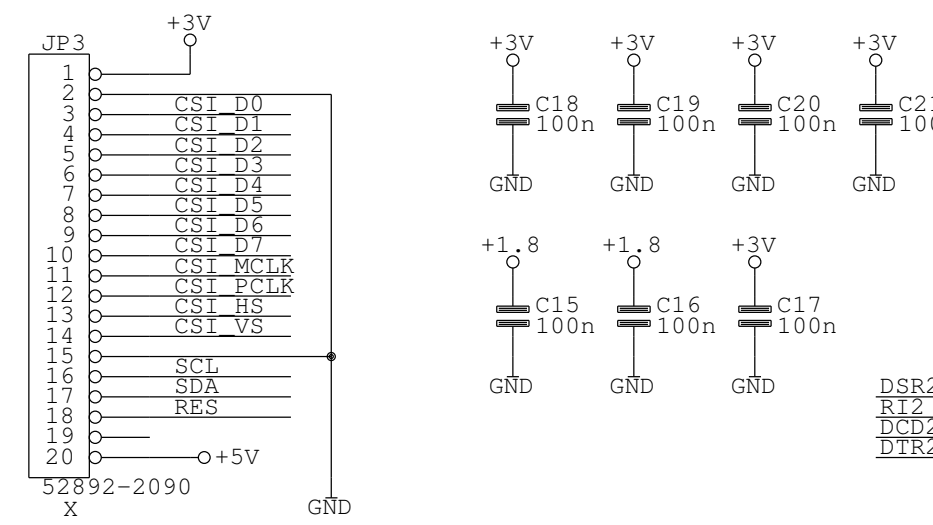

IO Extension

CMOS VIDEO

LCD+KBD

USB

UART1

JTAG

Bus Extension

ETHERNET