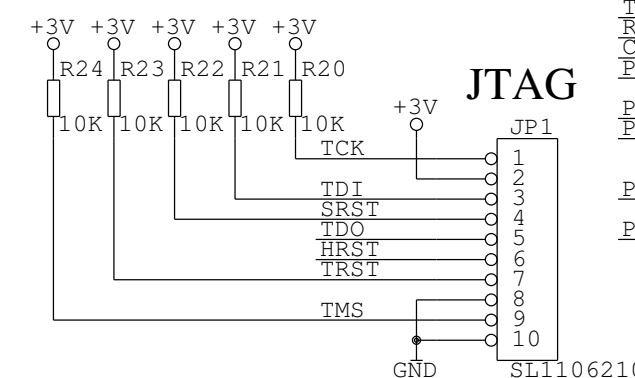

IO Extension

CMOS VIDEO

LCD+KBD

USB

UART1

JTAG

Bus Extension

ETHERNET